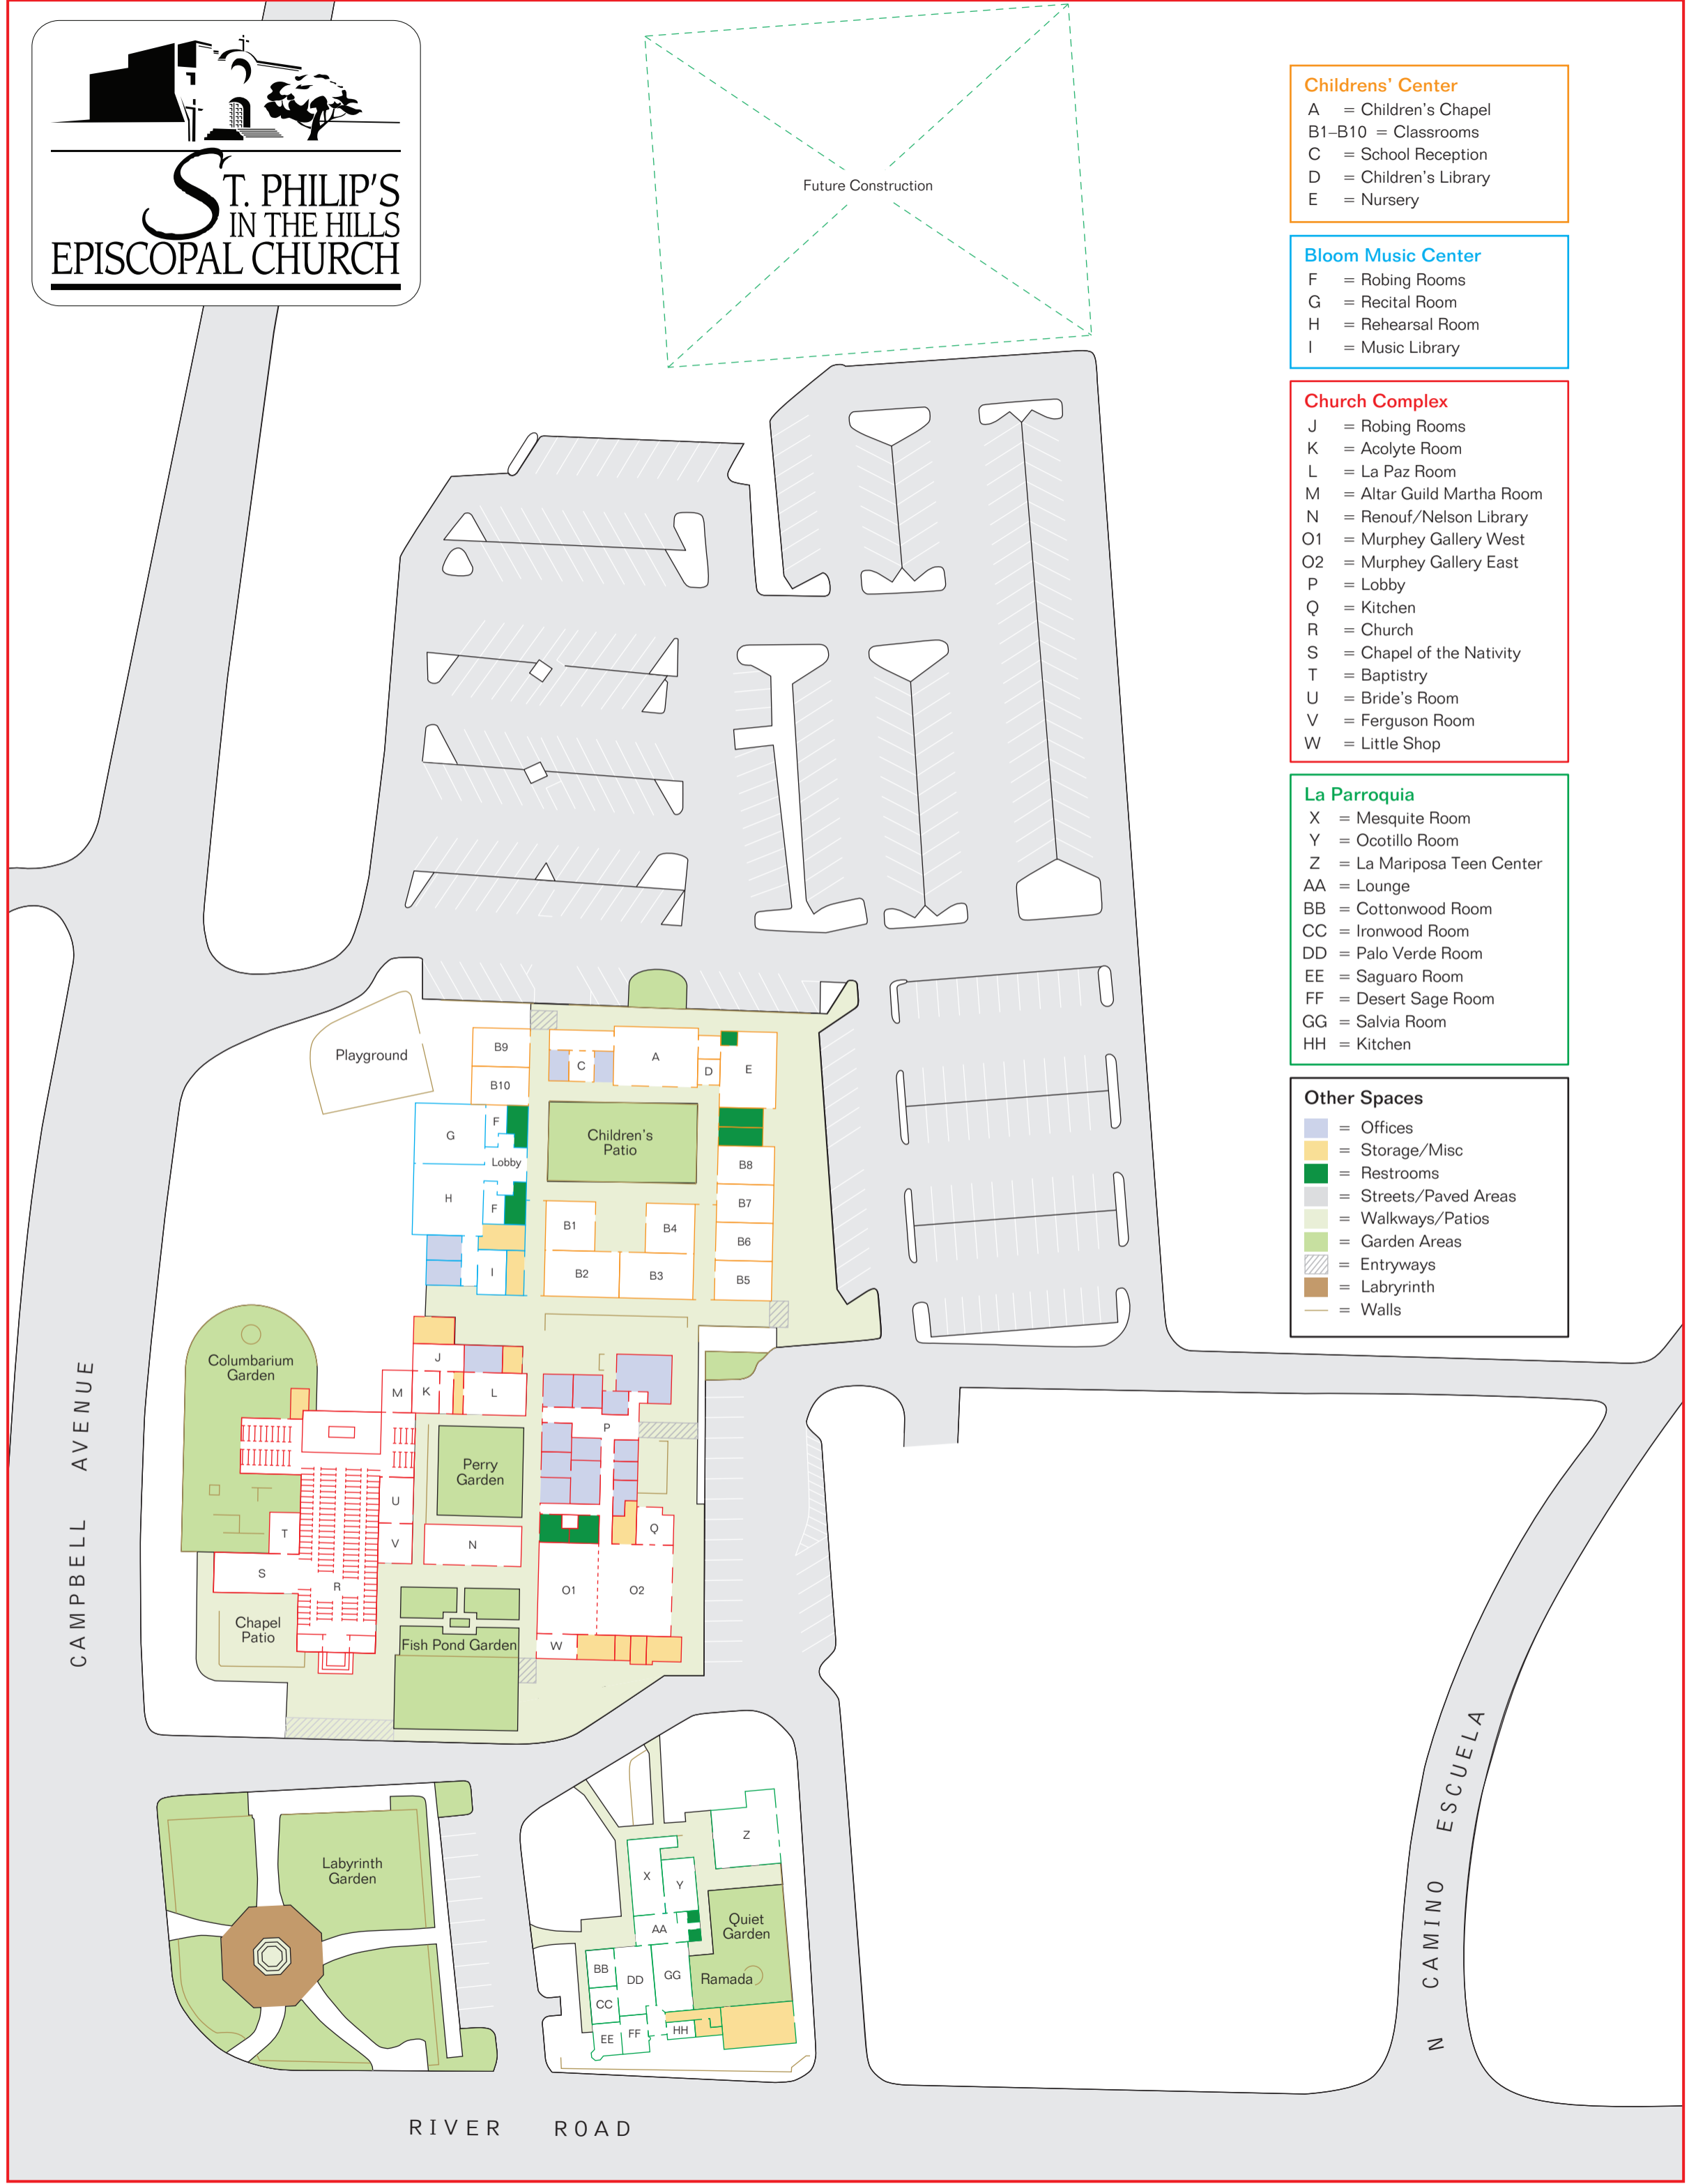

- Childrens' Center**
- A = Children's Chapel
 - B1-B10 = Classrooms
 - C = School Reception
 - D = Children's Library
 - E = Nursery

- Bloom Music Center**
- F = Robing Rooms
 - G = Recital Room
 - H = Rehearsal Room
 - I = Music Library

- Church Complex**
- J = Robing Rooms
 - K = Acolyte Room
 - L = La Paz Room
 - M = Altar Guild Martha Room
 - N = Renouf/Nelson Library
 - O1 = Murphey Gallery West
 - O2 = Murphey Gallery East
 - P = Lobby
 - Q = Kitchen
 - R = Church
 - S = Chapel of the Nativity
 - T = Baptistry
 - U = Bride's Room
 - V = Ferguson Room
 - W = Little Shop

- La Parroquia**
- X = Mesquite Room
 - Y = Ocotillo Room
 - Z = La Mariposa Teen Center
 - AA = Lounge
 - BB = Cottonwood Room
 - CC = Ironwood Room
 - DD = Palo Verde Room
 - EE = Saguaro Room
 - FF = Desert Sage Room
 - GG = Salvia Room
 - HH = Kitchen

CAMPBELL AVENUE

RIVER ROAD

CAMINO ESCUELA